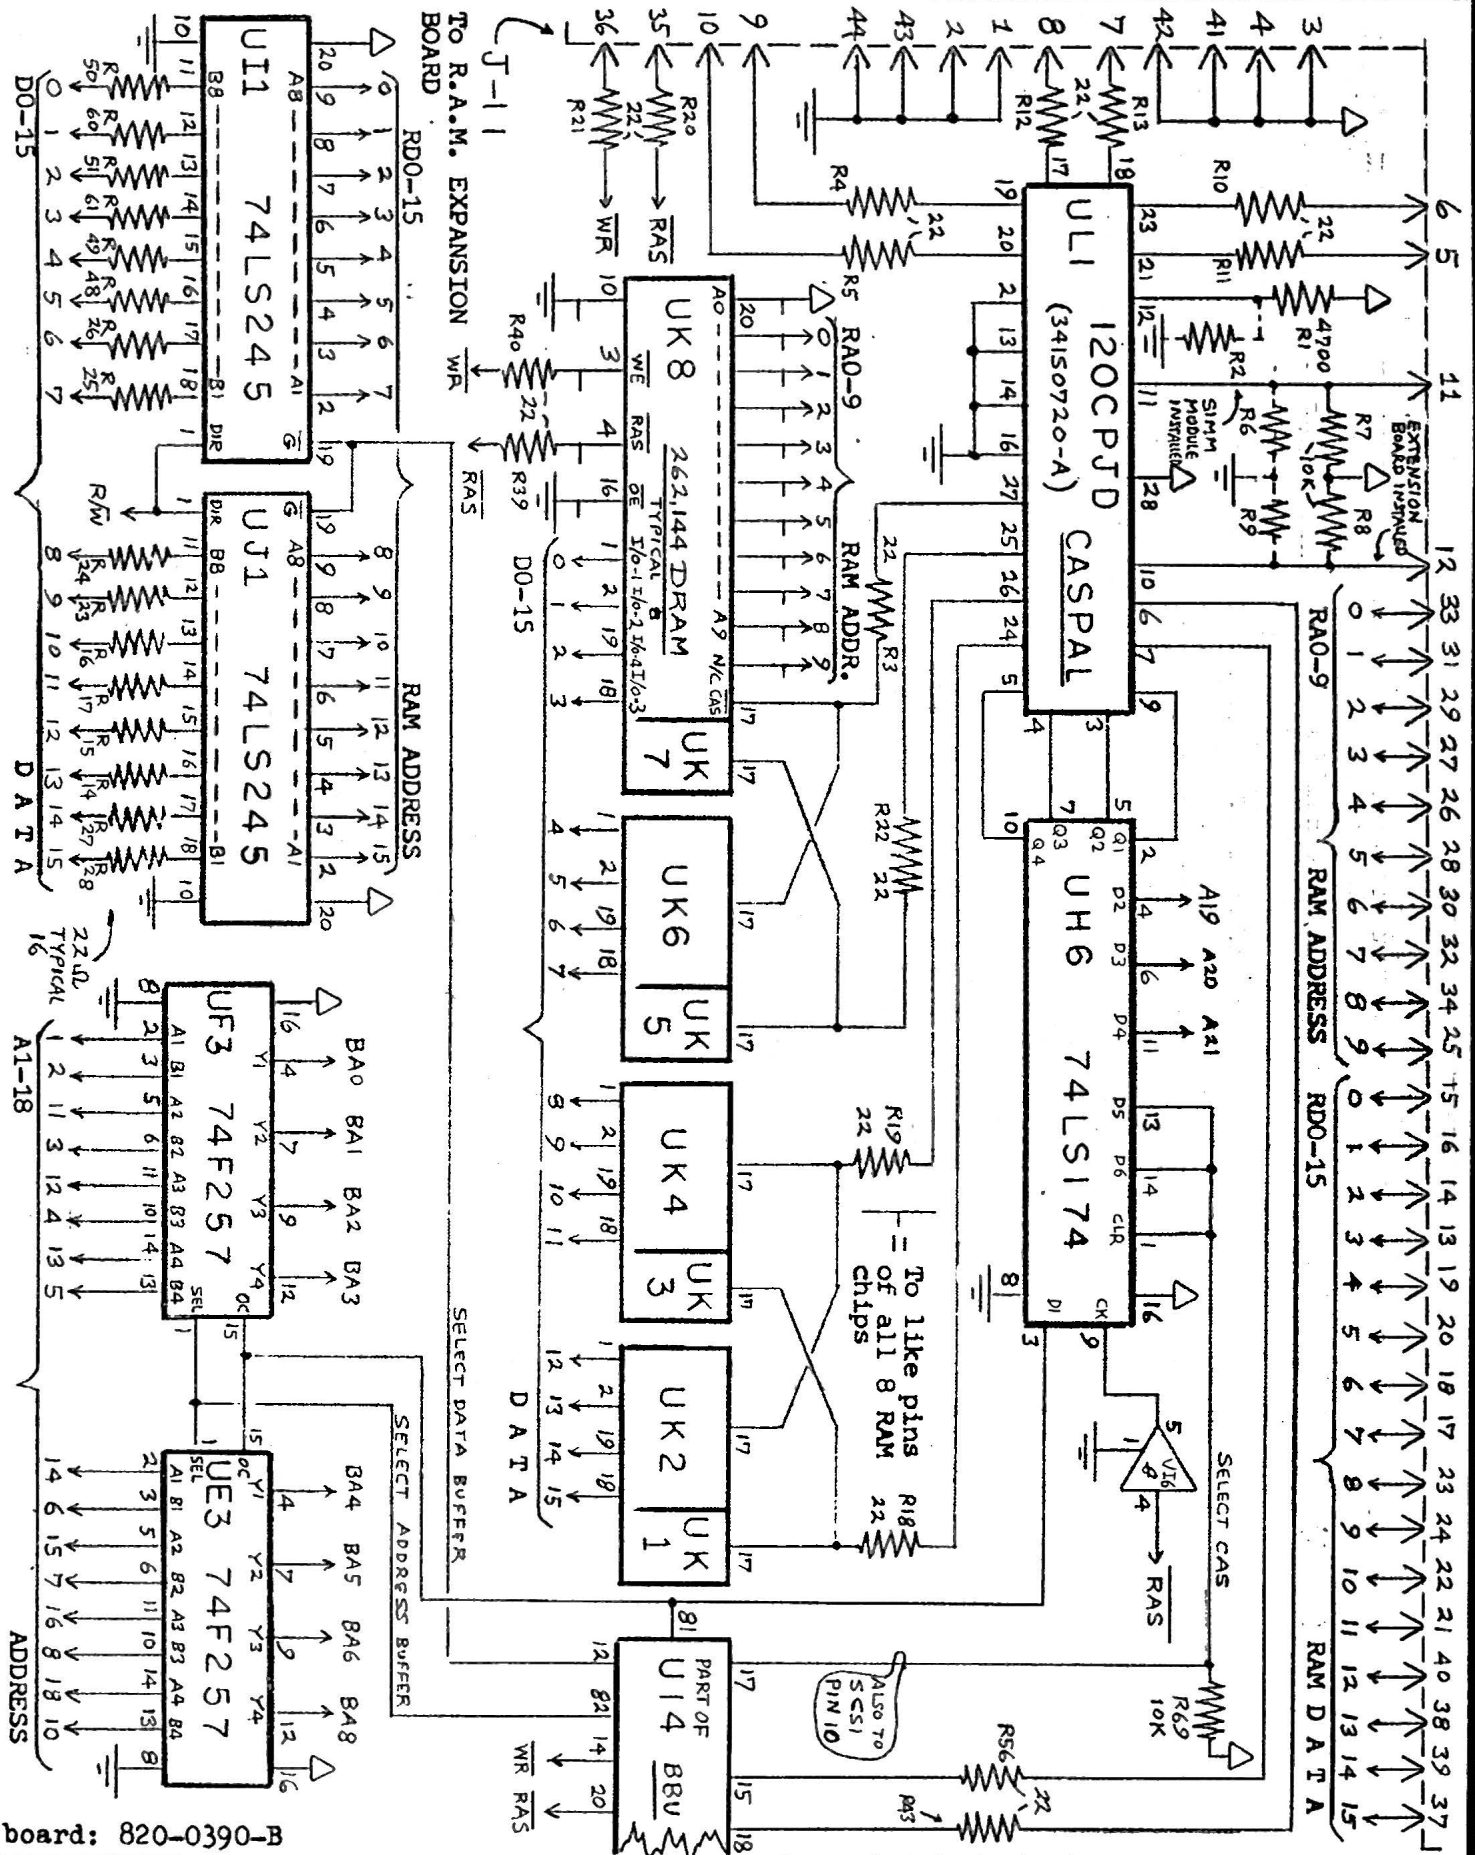

UNIT DRAWN PROVIDED COURTESY OF "ON-TIME MACSERVICE"

MONITRONICS  
MC-FBM-008  
157-0042C

BOARD: 820-0395-A / 630-0395-4

BOARD: 820-0398-A / 630-0398-2

CEULL76 1/4 AITE  
APPLE # 630-5954  
CLINTON # TY10010

SWITCHING POWER SUPPLY SECTION )board 820-0525-A( [late] sheet 1 of 2

APPLE / HITACHI "MacINTOSH CLASSIC" series COMPUTER P.S. / 9" MONITOR 12/8/91-

UNIT DRAWN PROVIDED COURTESY OF "SYMBIOTRONICS"

board: 820-0390-B

board: 820-0390-B

1AW = MMEB3904  
5D = MMEB914

ALSO TO SEC PMS 131, 23, 32

board: 820-0390-B