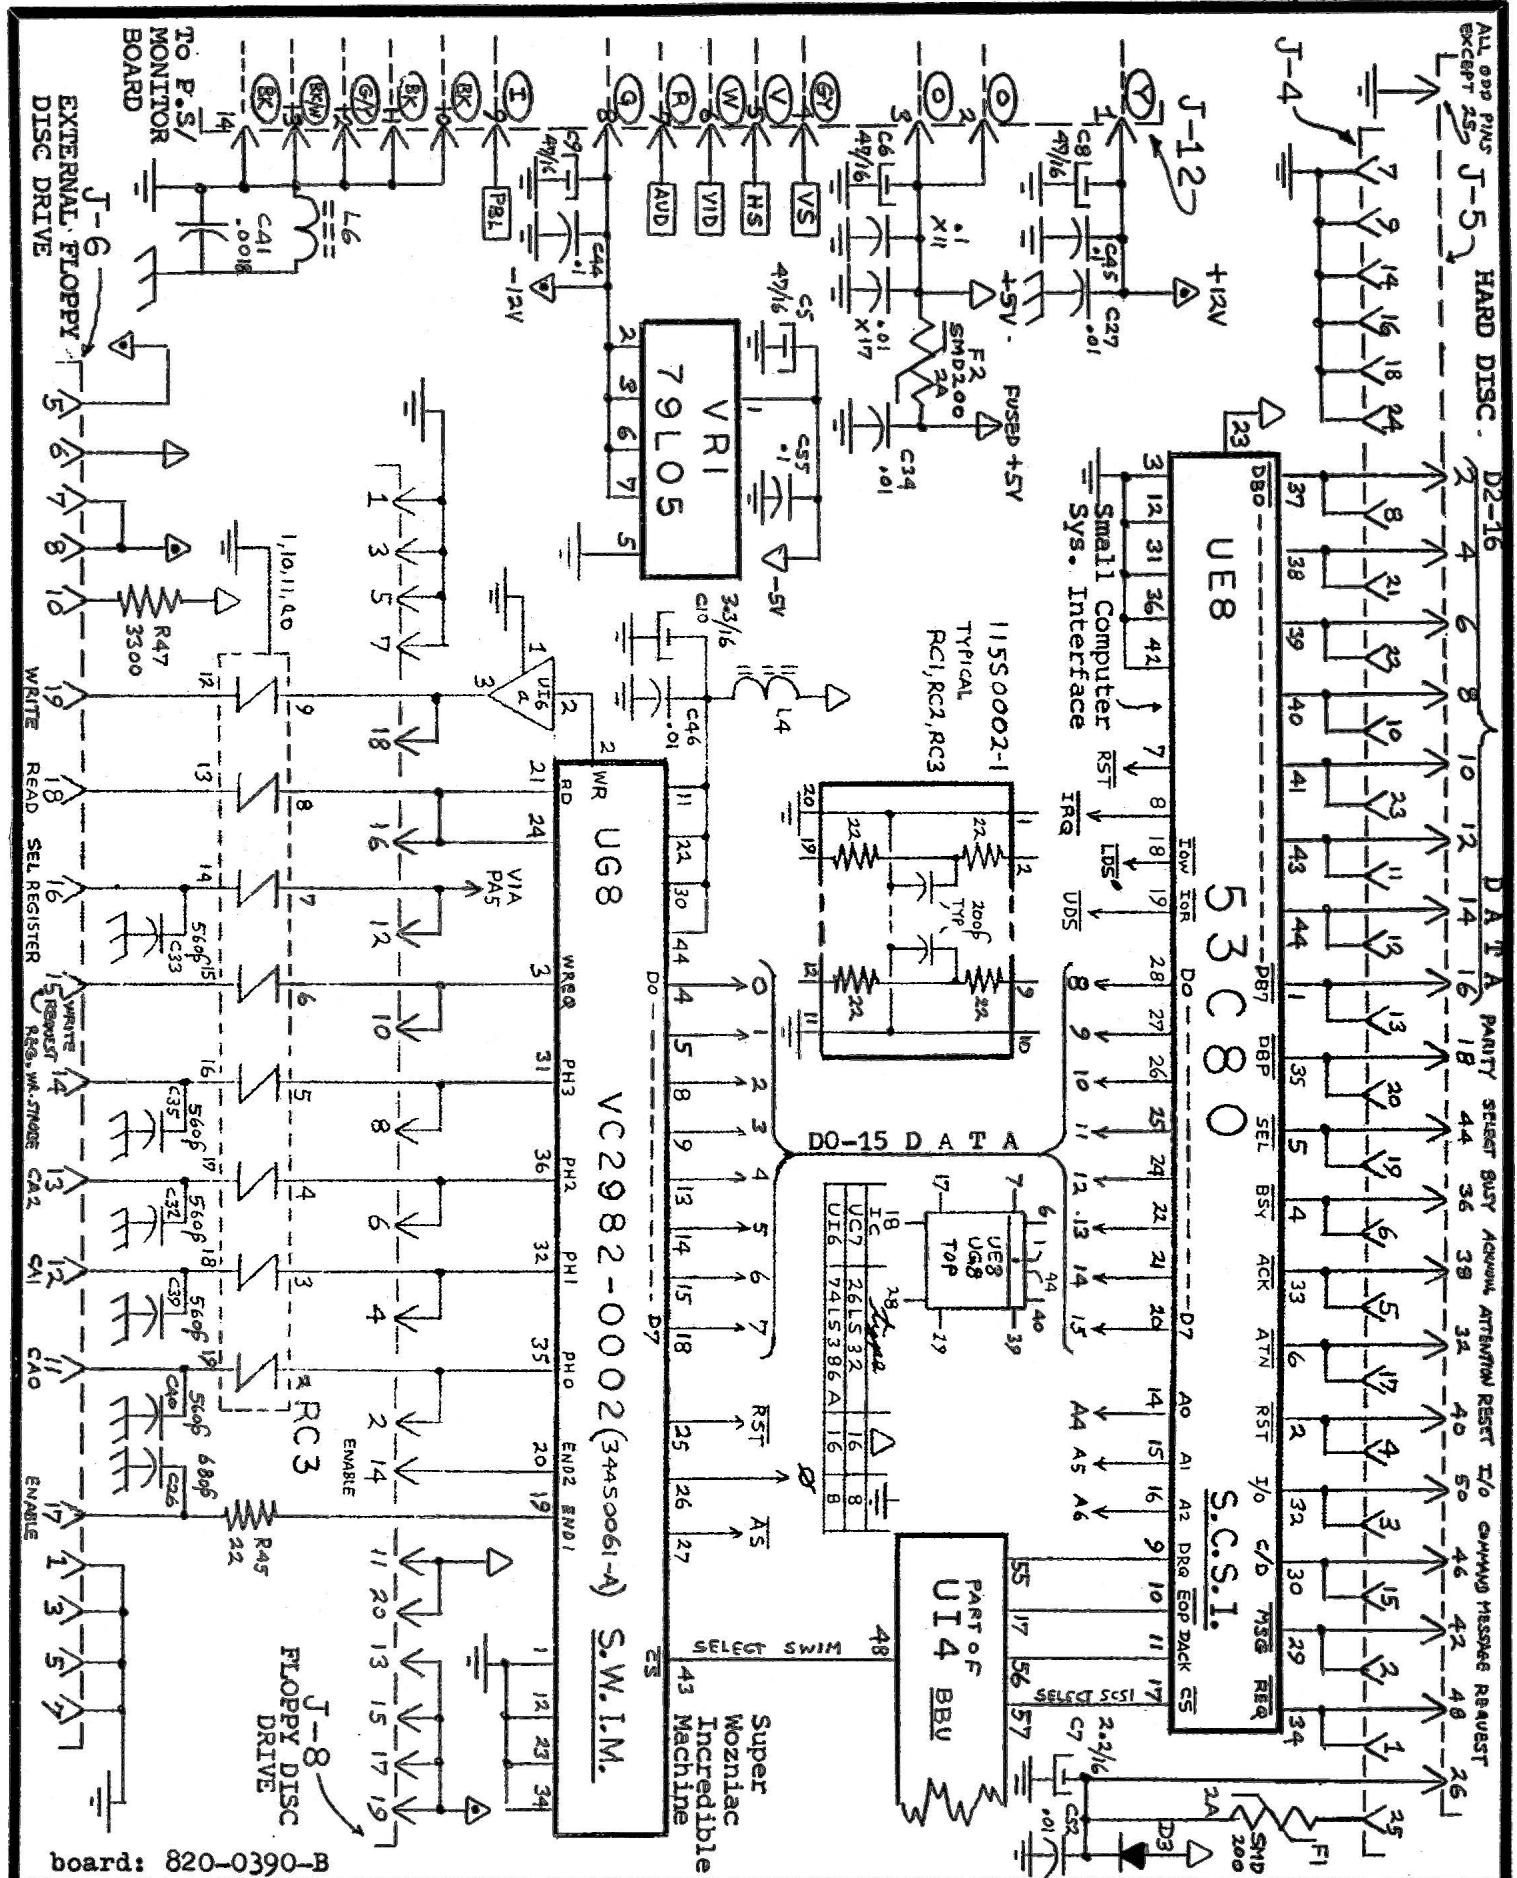

UNIT DRAWN PROVIDED COURTESY OF "ON-TIME MACSERVICE"

MONITRONICS  
MC-FBM-008  
157-0042C

BOARD: 820-0395-A / 630-0395-4

BOARD: 820-0398-A / 630-0398-2

CEULL76 1/4 AITE  
APPLE # 630-5954  
CLINTON # TY10010

SWITCHING POWER SUPPLY SECTION )board 820-0525-A( [late] sheet 1 of 2

APPLE / HITACHI "MacINTOSH CLASSIC" series COMPUTER P.S. / 9" MONITOR 12/8/91-

UNIT DRAWN PROVIDED COURTESY OF "SYMBIOTRONICS"

board: 820-0390-B

board: 820-0390-B

1AW = MMEB3904  
5D = MMEB914

ALSO TO SEC PMS 131, 23, 32

board: 820-0390-B