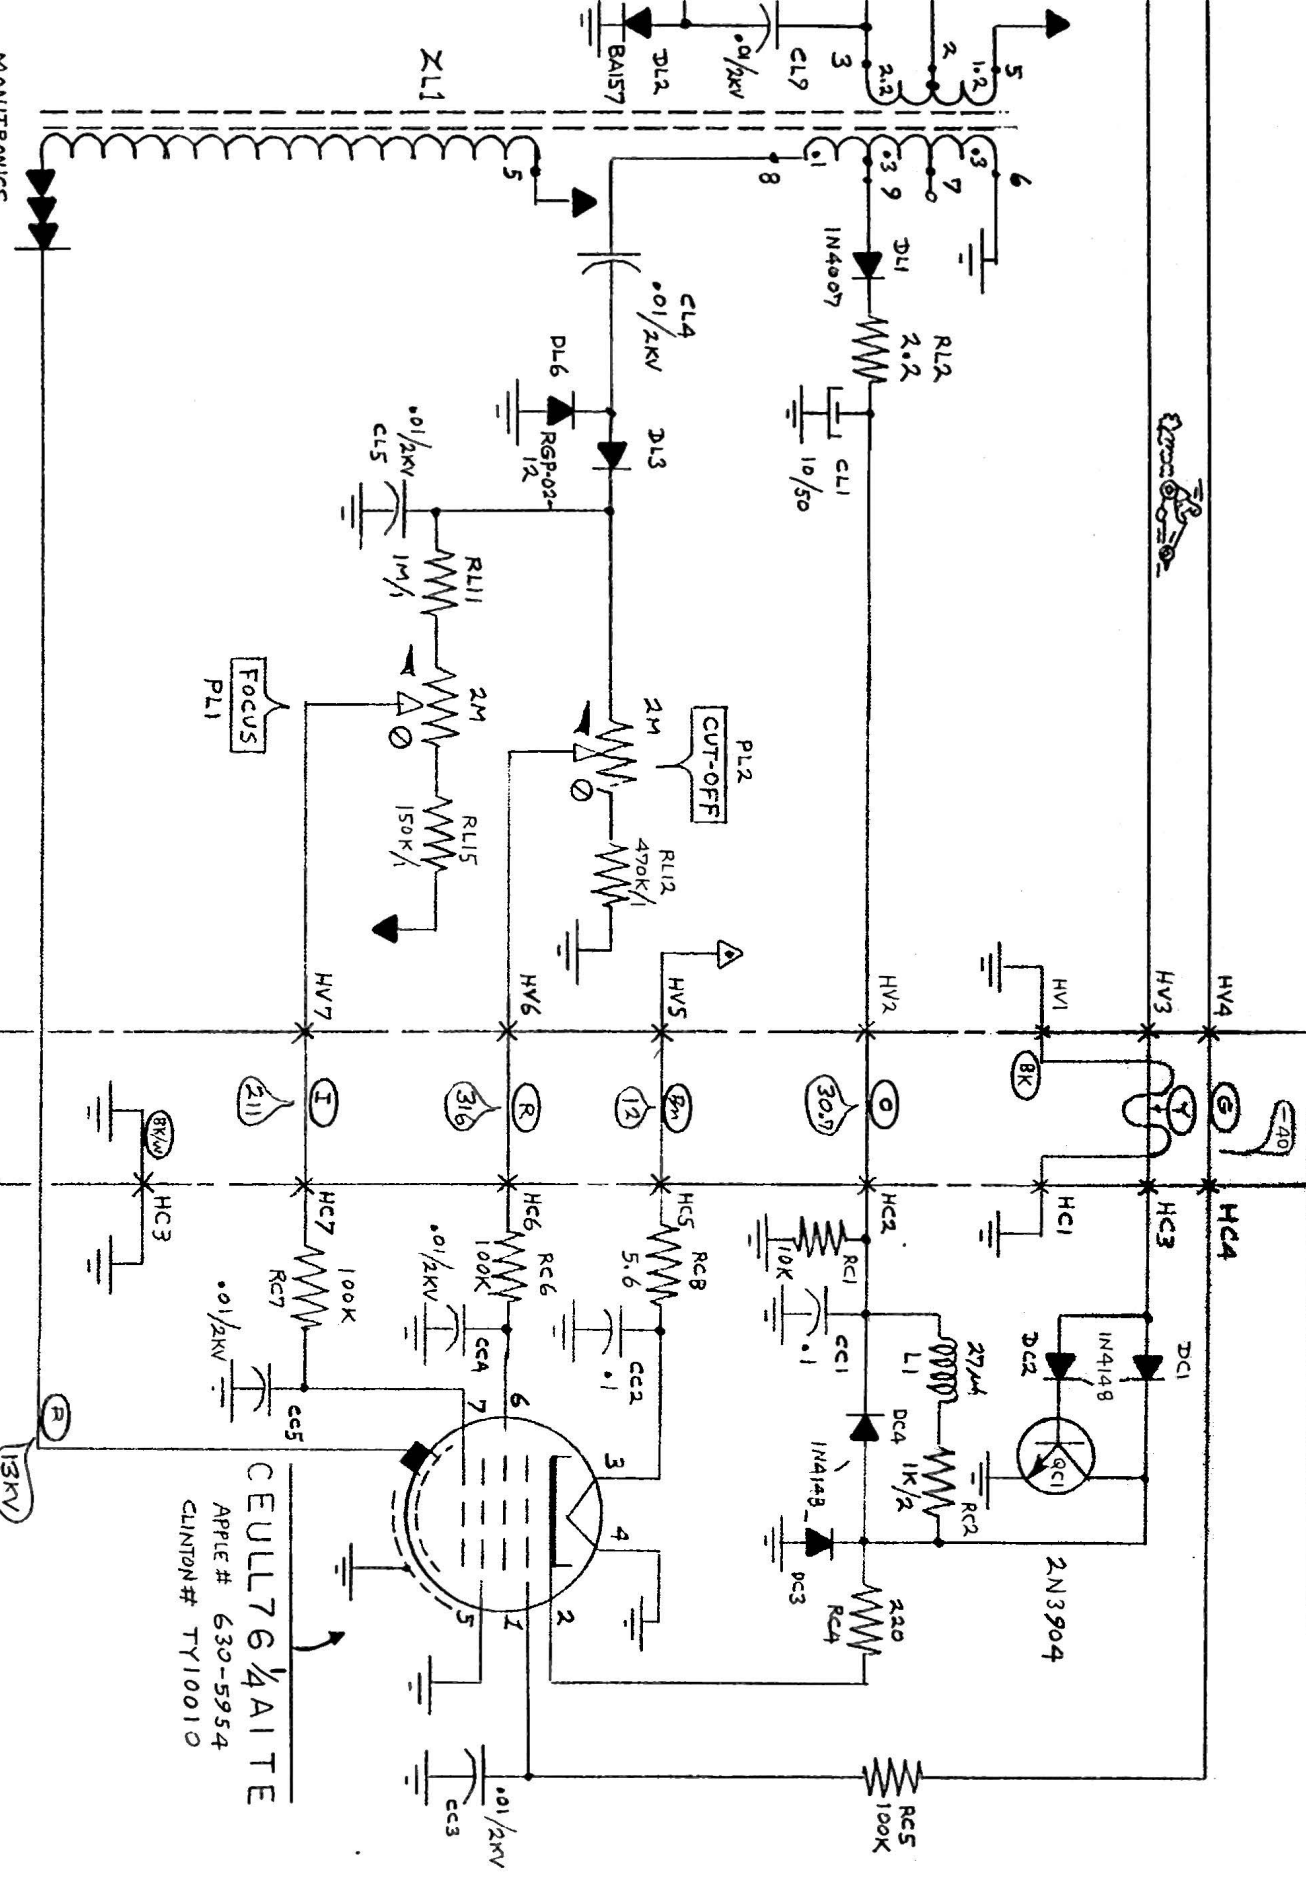

UNIT DRAWN PROVIDED COURTESY OF "ON-TIME MACSERVICE"

MONITRONICS  
MC-FBM-008  
157-0042C

BOARD: 820-0395-A / 630-0395-4

BOARD: 820-0398-A / 630-0398-2

CEULL76 1/4 AITE  
APPLE # 630-5954  
CLINTON # TY10010

SWITCHING POWER SUPPLY SECTION )board 820-0525-A( [late] sheet 1 of 2

APPLE / HITACHI "MacINTOSH CLASSIC" series COMPUTER P.S. / 9" MONITOR 12/8/91-

UNIT DRAWN PROVIDED COURTESY OF "SYMBIOTRONICS"

board: 820-0390-B