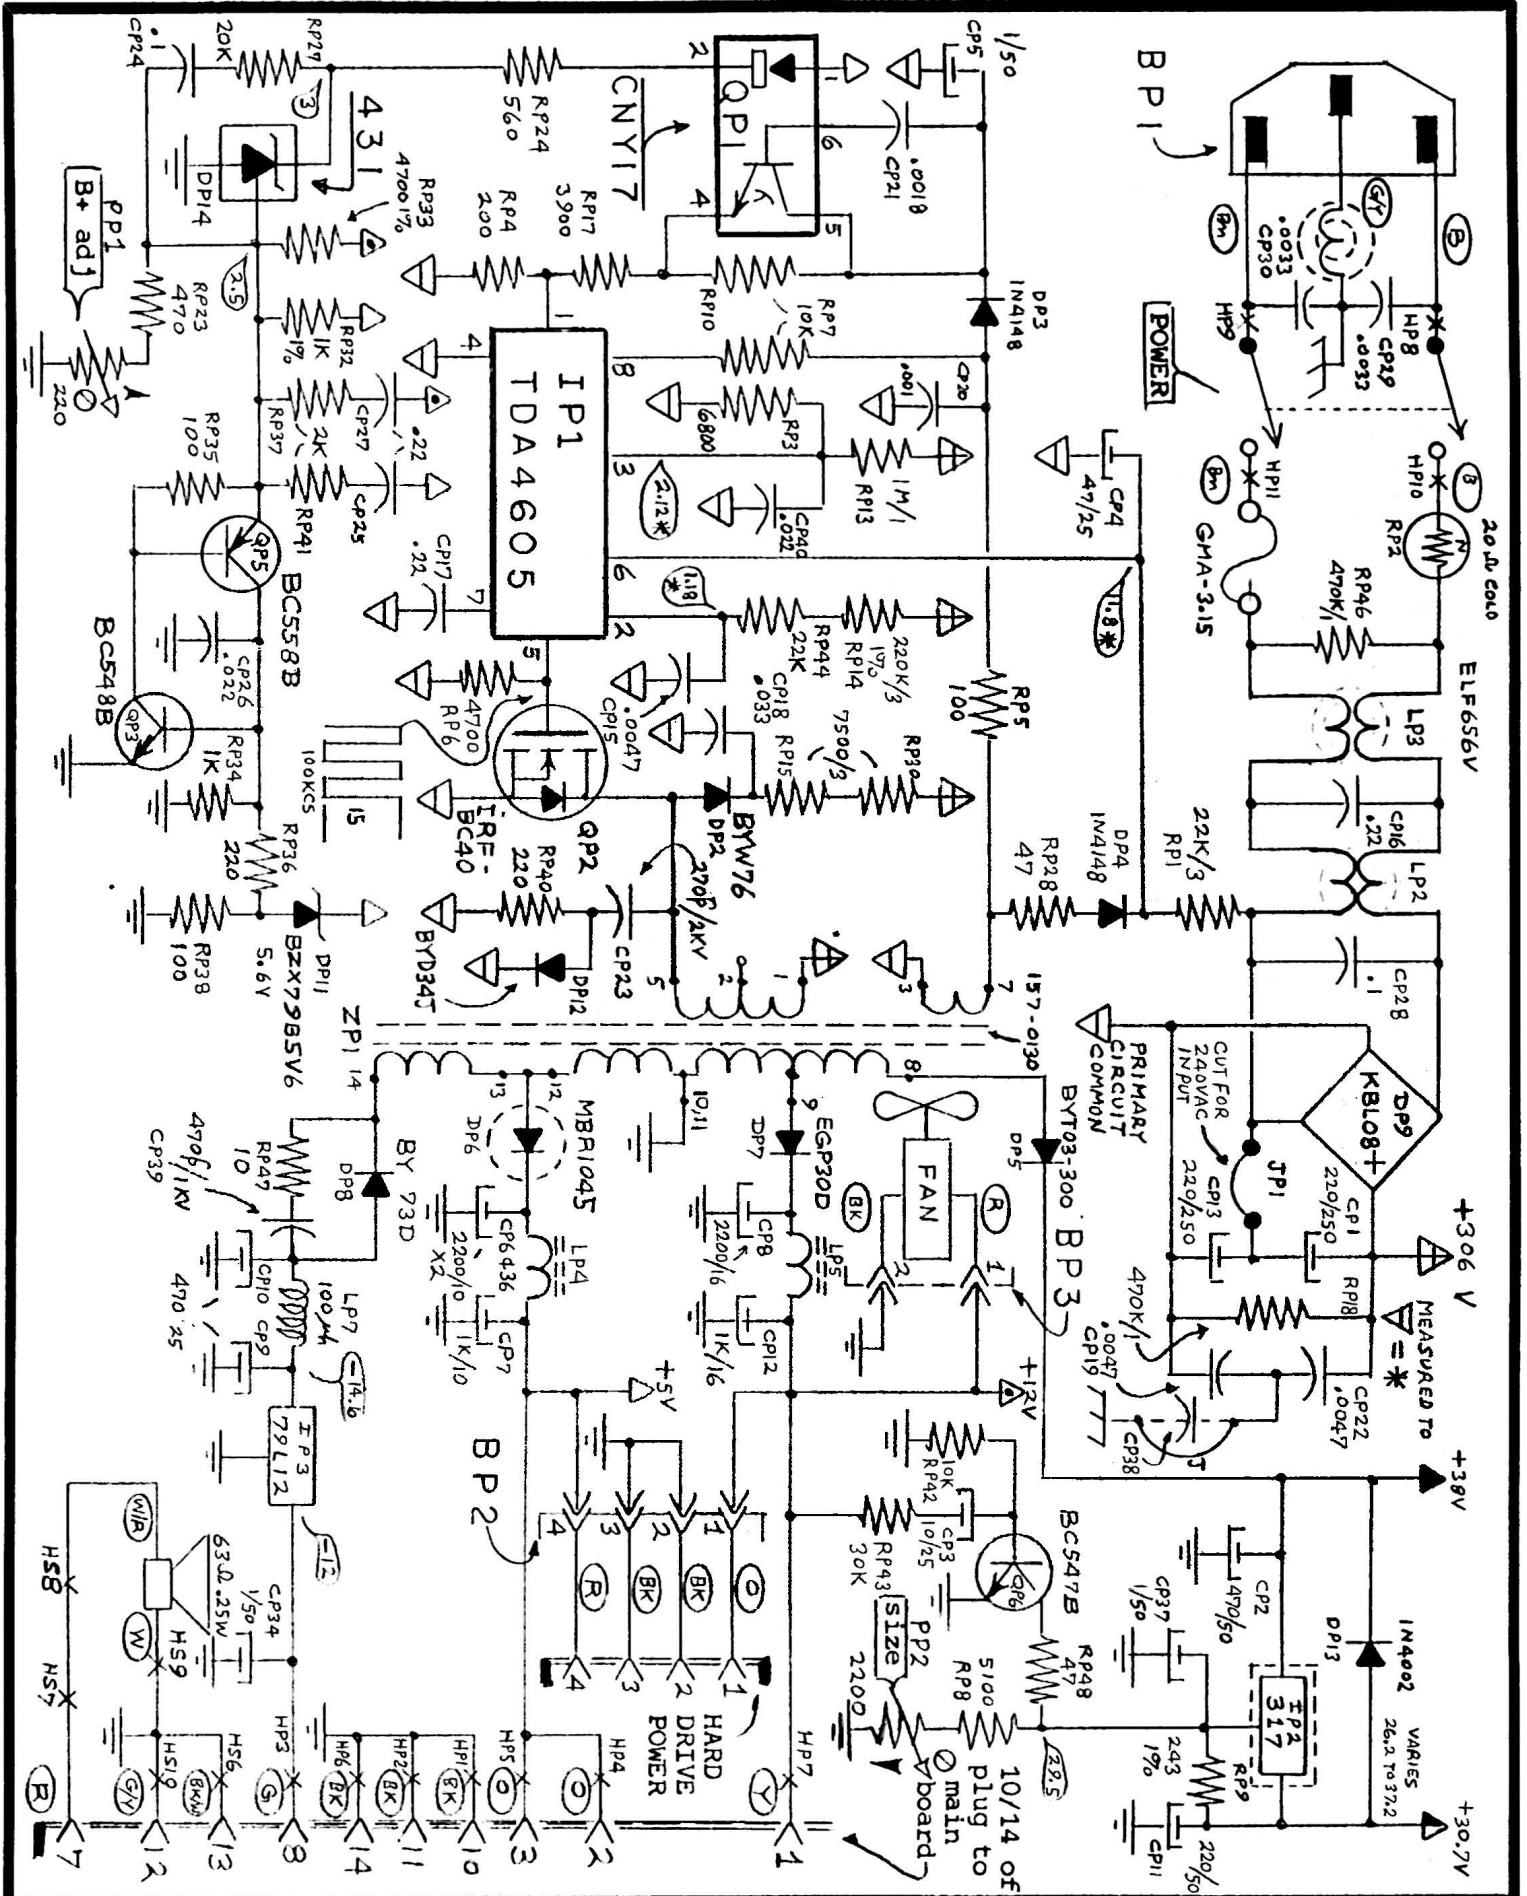

UNIT DRAWN PROVIDED COURTESY OF "ON-TIME MACSERVICE"

MONITRONICS  
MC-FBM-008  
157-0042C

BOARD: 820-0395-A / 630-0395-4

BOARD: 820-0398-A / 630-0398-2

CEULL76 1/4 AITE  
APPLE # 630-5954  
CLINTON # TY10010

SWITCHING POWER SUPPLY SECTION )board 820-0525-A( [late] sheet 1 of 2

APPLE / HITACHI "MacINTOSH CLASSIC" series COMPUTER P.S. / 9" MONITOR 12/8/91-

UNIT DRAWN PROVIDED COURTESY OF "SYMBIOTRONICS"

board: 820-0390-B

board: 820-0390-B

1AW = MMEB3904  
5D = MMEB914

ALSO TO SEC PMS 131, 23, 32

board: 820-0390-B