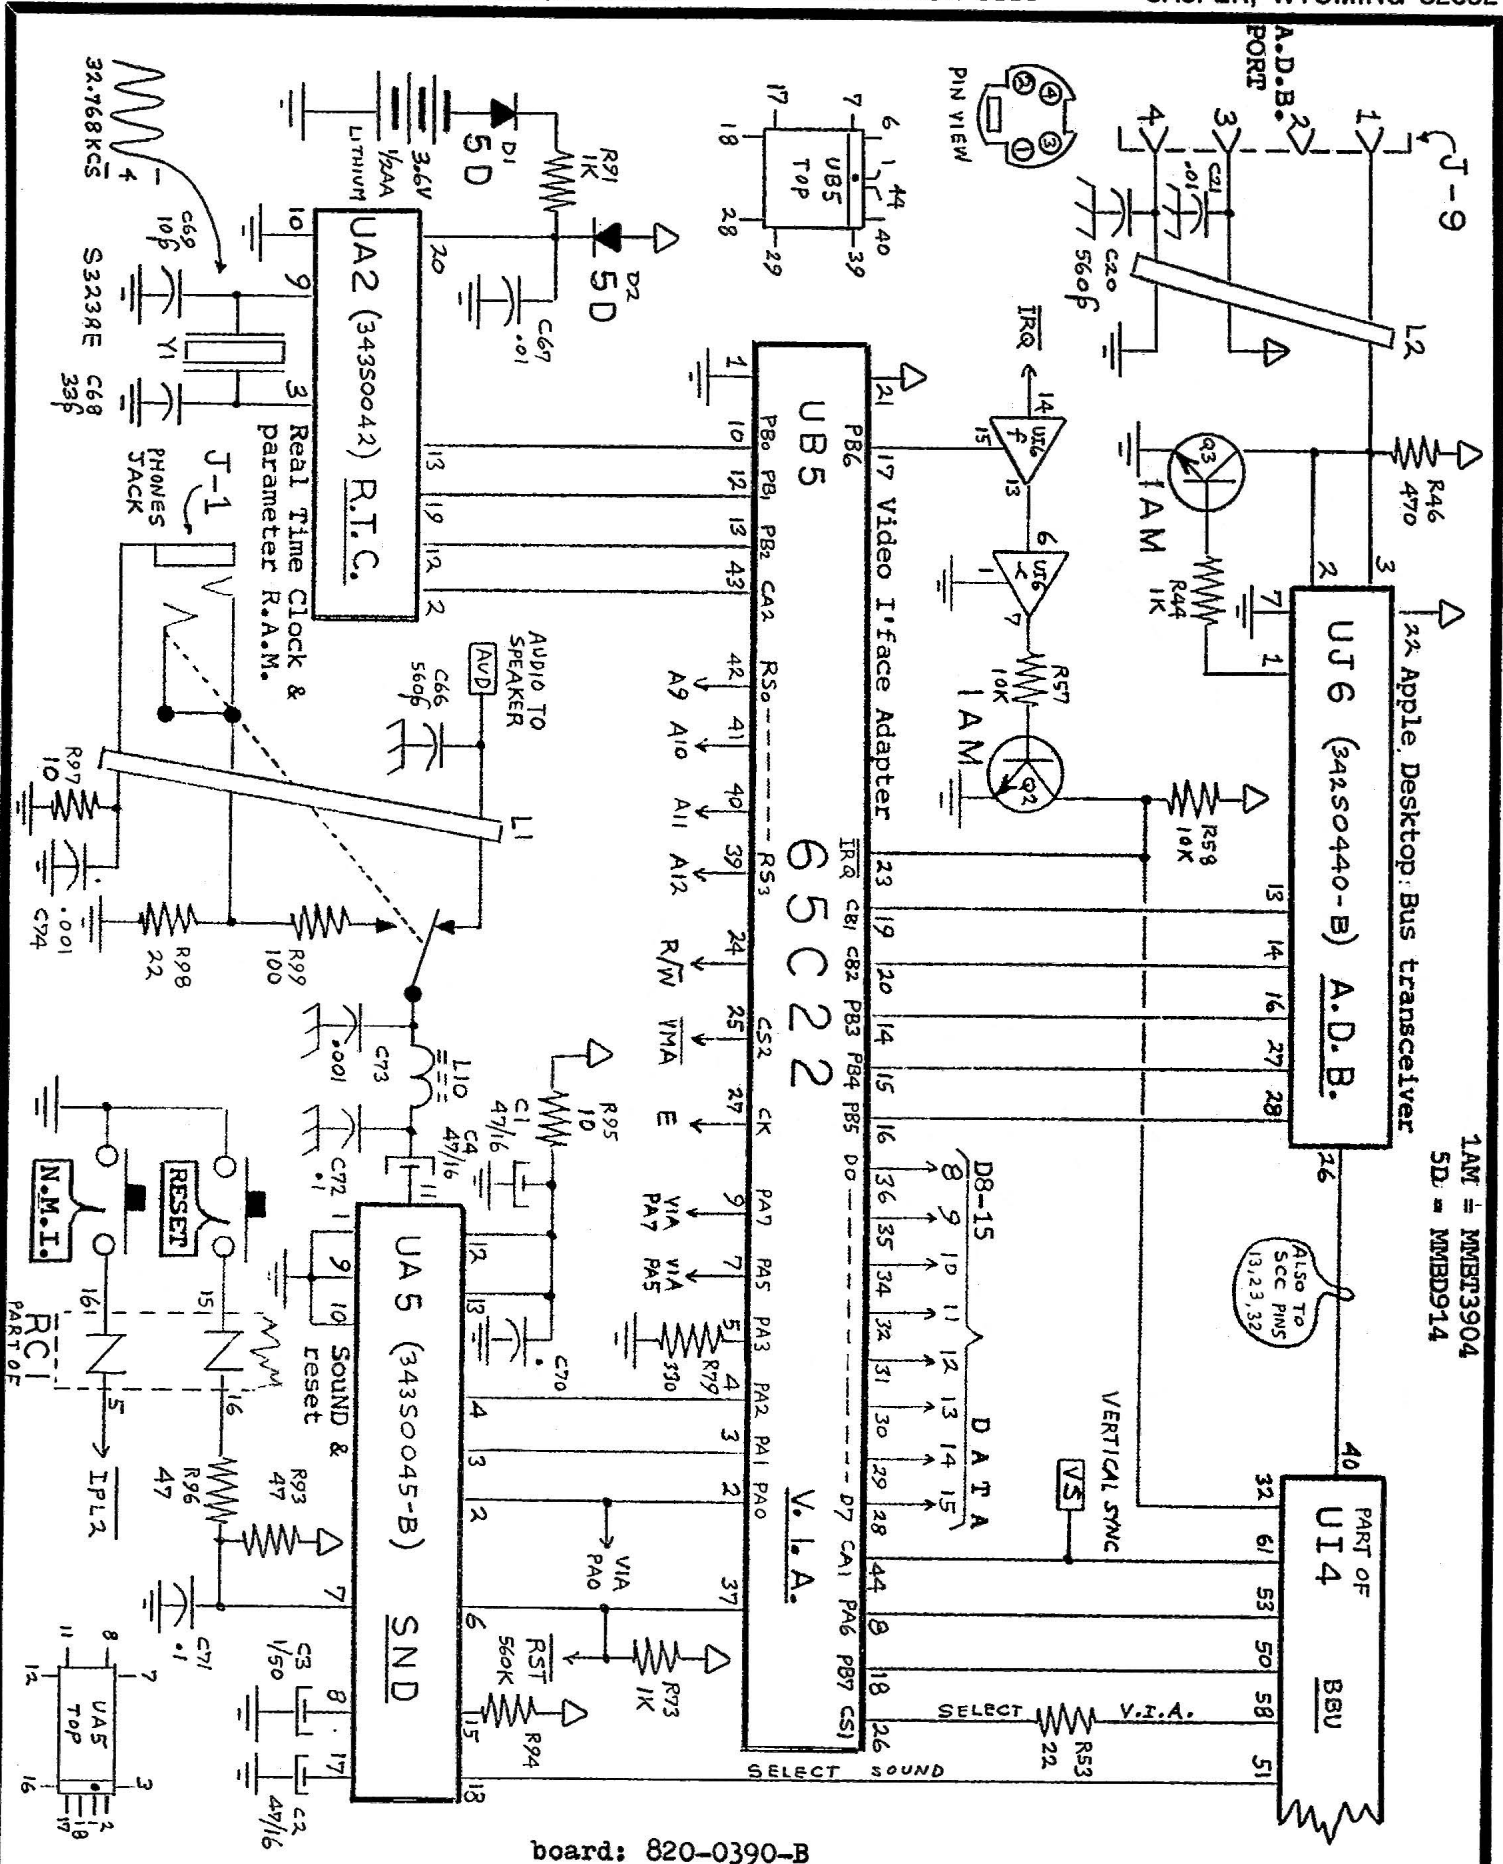

UNIT DRAWN PROVIDED COURTESY OF "ON-TIME MACSERVICE"

MONITRONICS  
MC-FBM-008  
157-0042C

BOARD: 820-0395-A / 630-0395-4

BOARD: 820-0398-A / 630-0398-2

CEULL76 1/4 AITE  
APPLE # 630-5954  
CLINTON # TY10010

SWITCHING POWER SUPPLY SECTION )board 820-0525-A( [late] sheet 1 of 2

APPLE / HITACHI "MacINTOSH CLASSIC" series COMPUTER P.S. / 9" MONITOR 12/8/91-

UNIT DRAWN PROVIDED COURTESY OF "SYMBIOTRONICS"

board: 820-0390-B

board: 820-0390-B

1AW = MMEB3904  
5D = MMEB914

ALSO TO SEC PMS 131, 23, 32

board: 820-0390-B