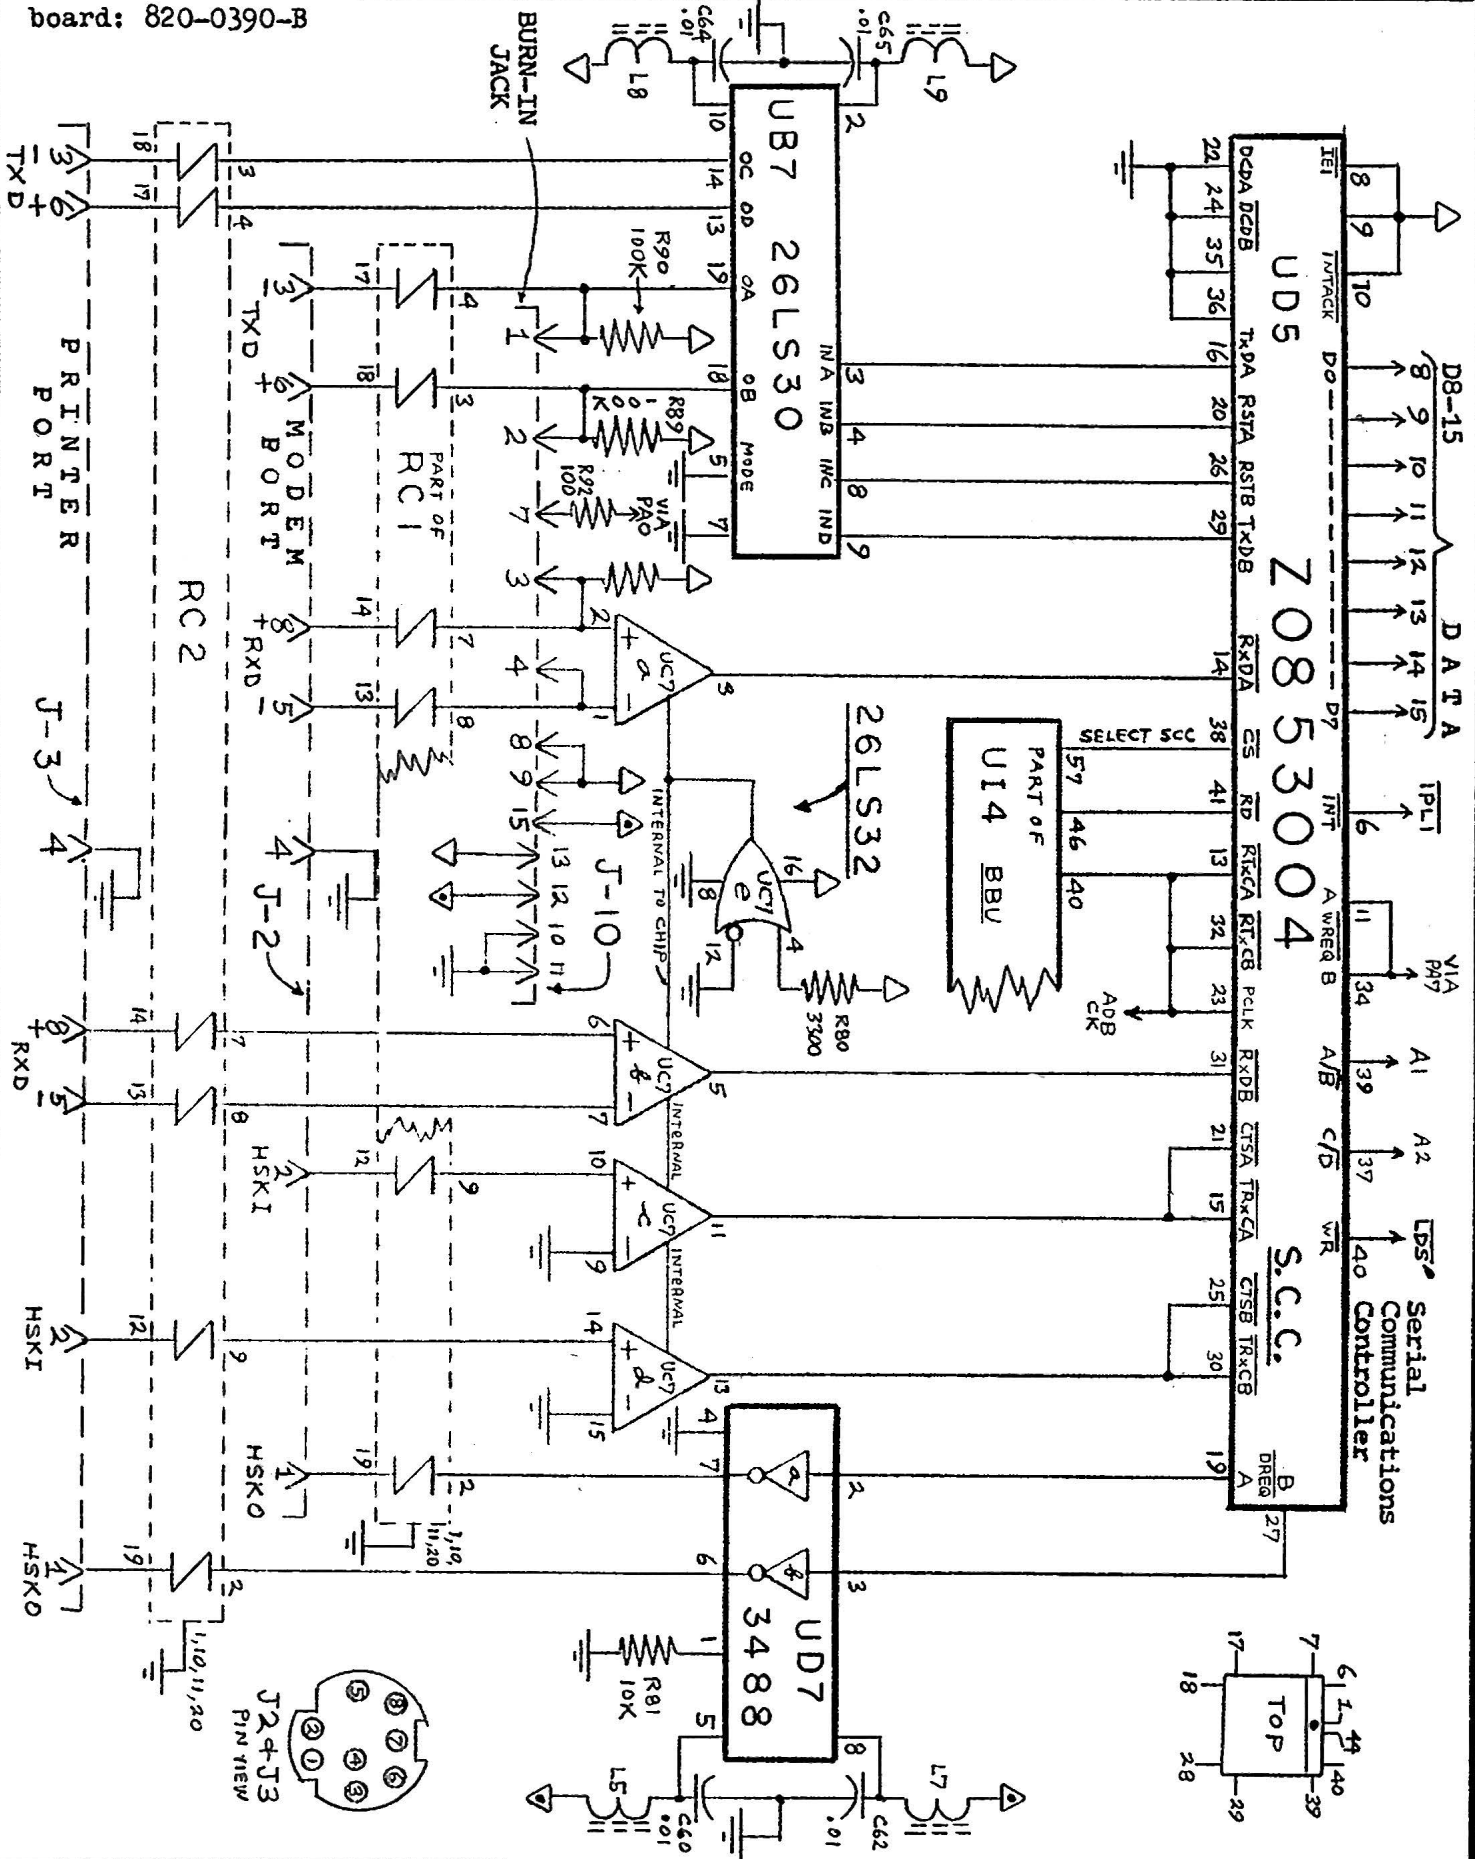

UNIT DRAWN PROVIDED COURTESY OF "ON-TIME MACSERVICE"

MONITRONICS  
MC-FBM-008  
157-0042C

BOARD: 820-0395-A / 630-0395-4

BOARD: 820-0398-A / 630-0398-2

CEULL76 1/4 AITE  
APPLE # 630-5954  
CLINTON # TY10010

SWITCHING POWER SUPPLY SECTION )board 820-0525-A( [late] sheet 1 of 2

APPLE / HITACHI "MacINTOSH CLASSIC" series COMPUTER P.S. / 9" MONITOR 12/8/91-

UNIT DRAWN PROVIDED COURTESY OF "SYMBIOTRONICS"

board: 820-0390-B

board: 820-0390-B

1AW = MMEB3904  
5D = MMEB914

ALSO TO SEC PMS 131, 23, 32

board: 820-0390-B