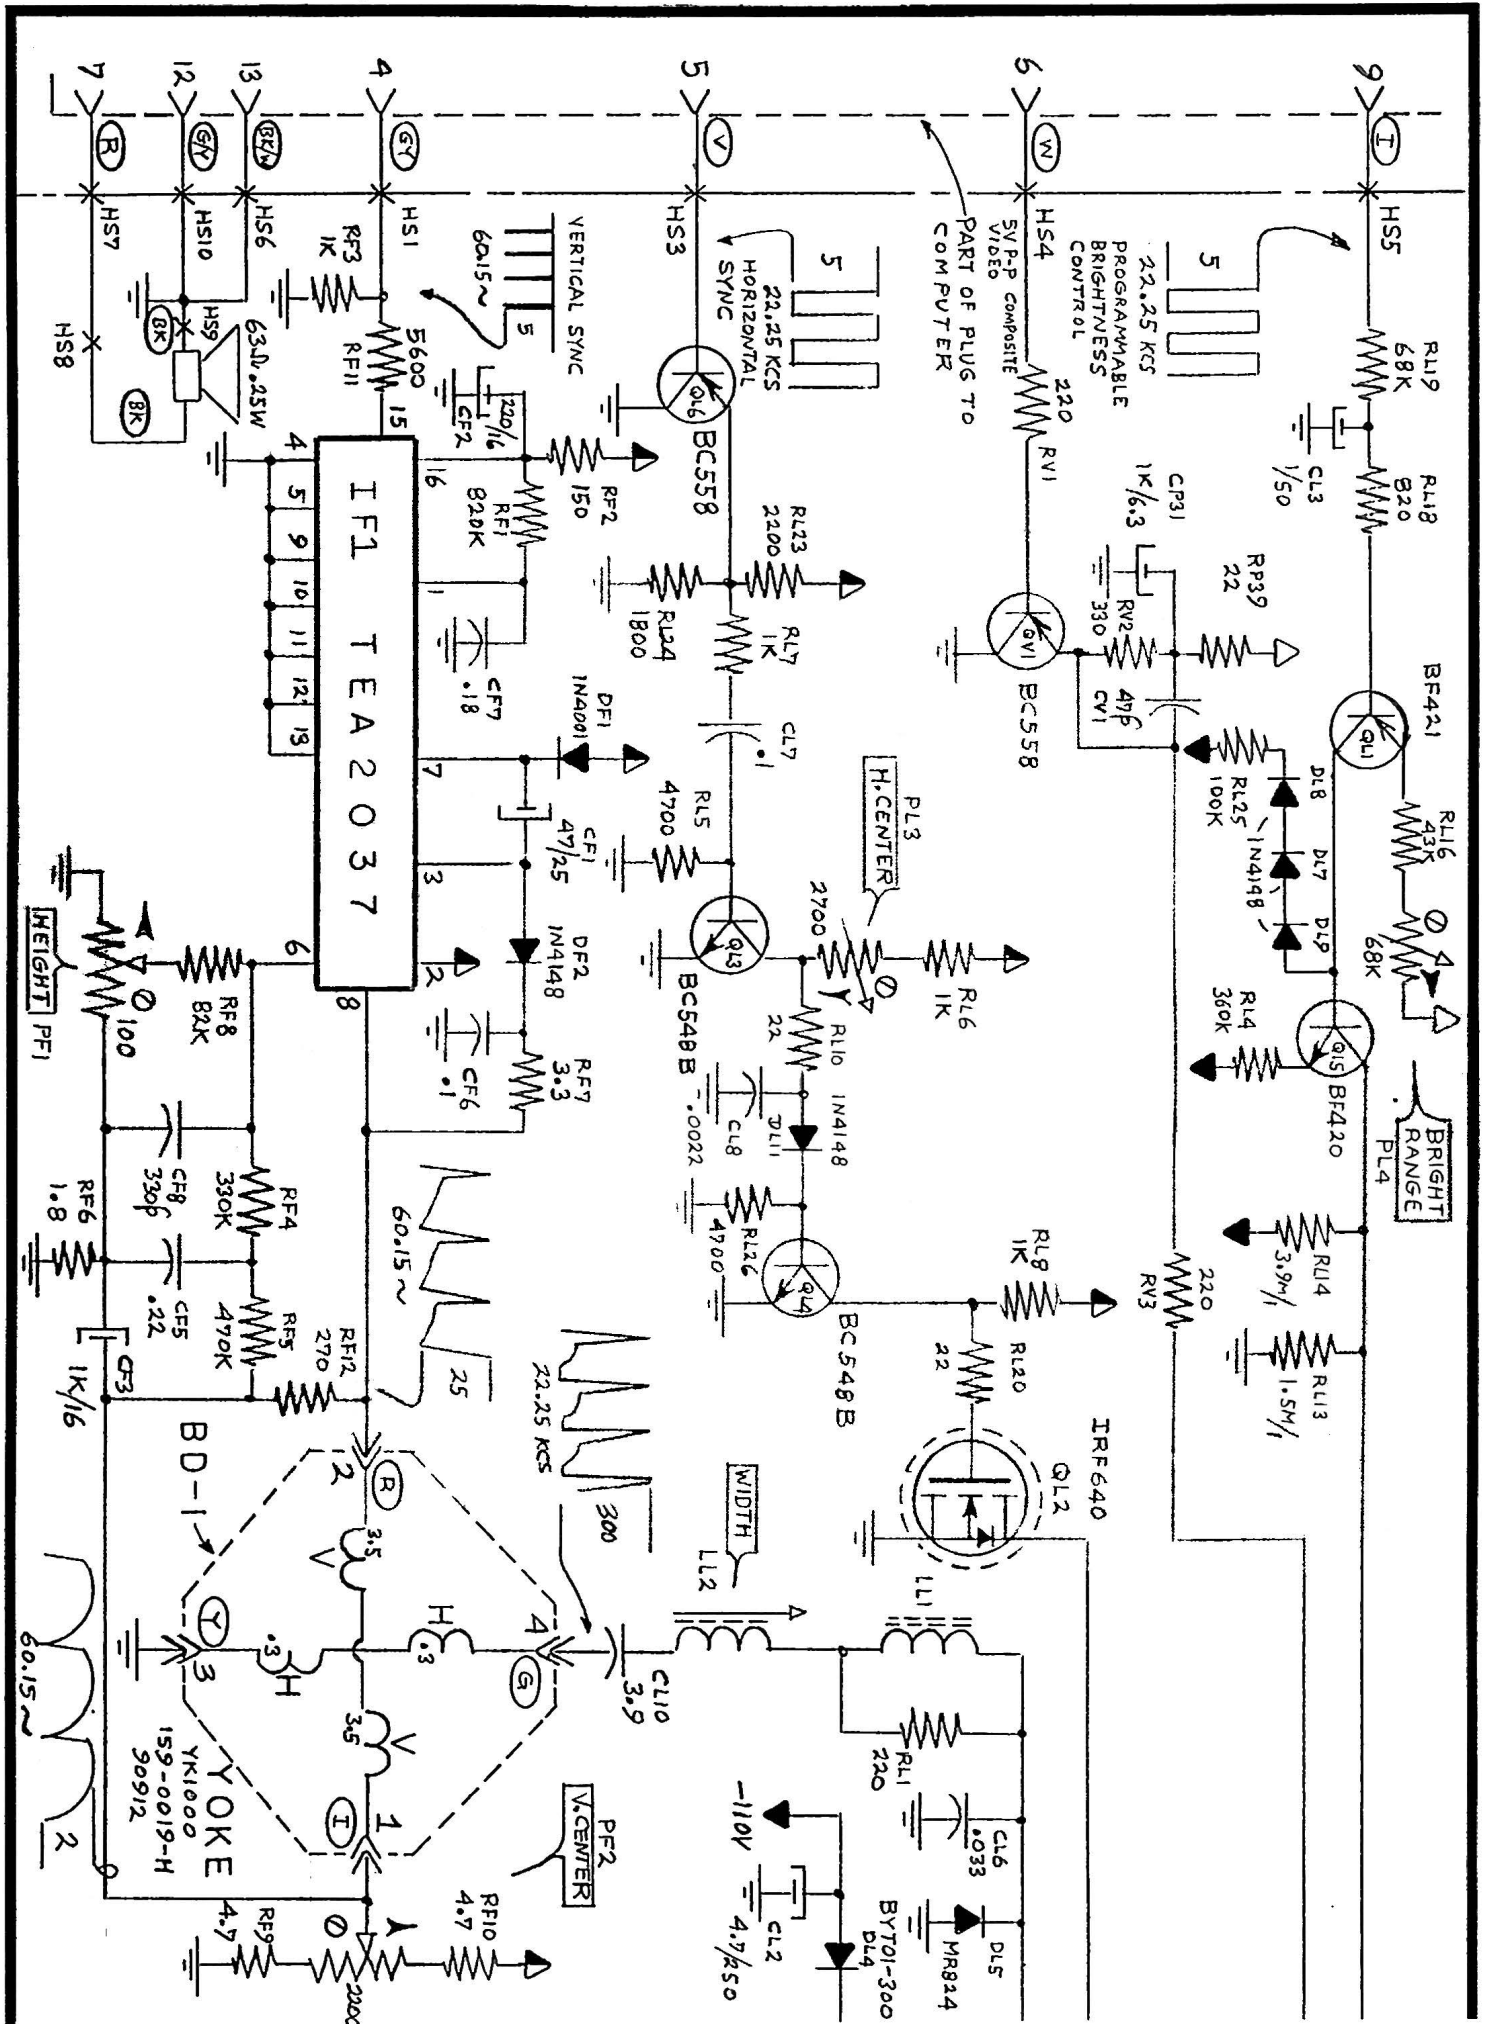

UNIT DRAWN PROVIDED COURTESY OF "ON-TIME MACSERVICE"

MONITRONICS  
MC-FBM-008  
157-0042C

BOARD: 820-0395-A / 630-0395-4

BOARD: 820-0398-A / 630-0398-2

CEULL76 1/4 AITE  
APPLE # 630-5954  
CLINTON # TY10010

SWITCHING POWER SUPPLY SECTION )board 820-0525-A( [late] sheet 1 of 2

APPLE / HITACHI "MacINTOSH CLASSIC" series COMPUTER P.S. / 9" MONITOR 12/8/91-

UNIT DRAWN PROVIDED COURTESY OF "SYMBIOTRONICS"

board: 820-0390-B

board: 820-0390-B

1AW = MMEB3904  
5D = MMEB914

ALSO TO SEC PMS 131, 23, 32

board: 820-0390-B